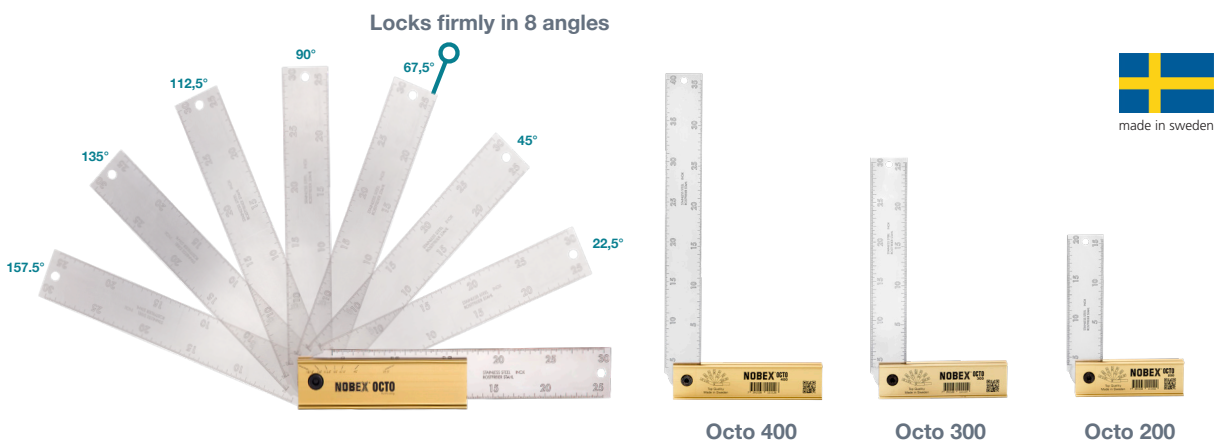

NOBEX[®]

Tools that make you a better carpenter

OCTO 200, 300 & 400 FOLDING SQUARE For professional pockets

NOBEX OCTO 200, 300, & 400

Handy folding square that fits in your pocket. You can take it anywhere you go. It locks accurately at 8 angles with a patented mechanism. This is a precision tool, made in aluminum and stainless steel. Each position has a tolerance of $\pm 0.05^\circ$. It folds closed to slide into a pocket. The Nobex Octo has been tested with the same accuracy after 50 000 complete folding cycles.

SPECIAL FEATURES

- ✓ A precision tool for your woodworking shop. Easy to use and folds closed to fit in your pocket
- ✓ Locks firmly at 8 angles
- ✓ Locks with a patented mechanism.
- ✓ Each position has a tolerance of $\pm 0.05^\circ$
- ✓ Stainless steel blade for long life
- ✓ Rounded edges for easy marking and handling
- ✓ Etched markings for longest life

TECHNICAL DATA

Nobex Octo 200 (8")	Nobex Octo 300 (12")	Nobex Octo 400 (16")
Weight: 185 gram	Weight: 245 gram	Weight: 295 gram
Length: 200 mm	Length: 300 mm	Length: 400 mm
SKU: OC-200	SKU: OC-300	SKU: OC-400
Material: Stainless steel and aluminium		
Accuracy: $\pm 0.05^\circ$		
Locks at 8 angles: 22.5°, 45°, 67.5°, 90°, 112.5°, 135° & 157.5°		